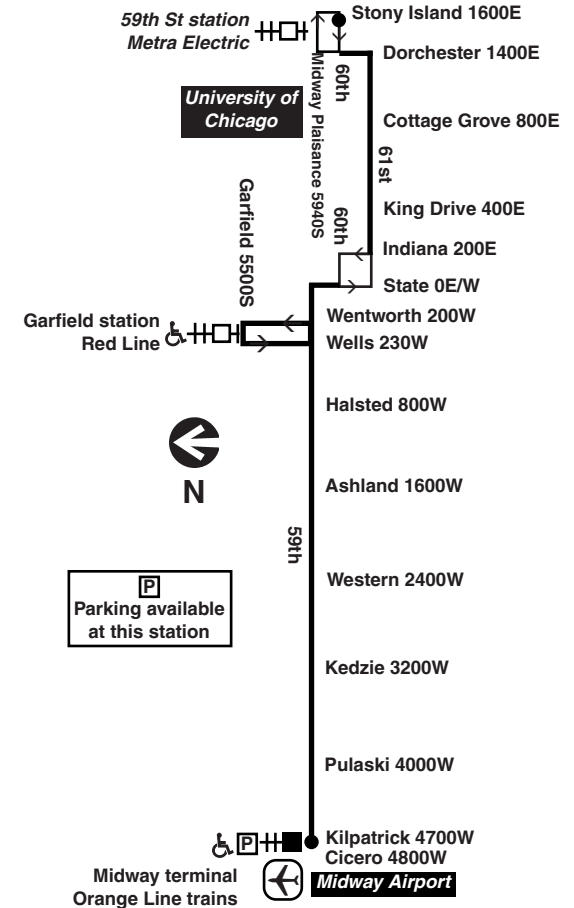

59 59th/61st

Effective Mar. 24, 2025

All CTA buses are accessible

transitchicago.com/bus/59